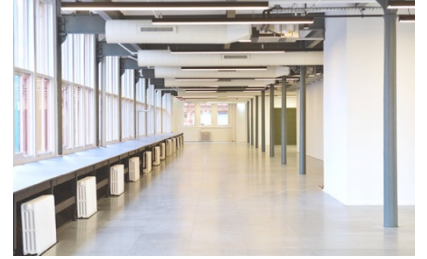

Welcome to Kinrise