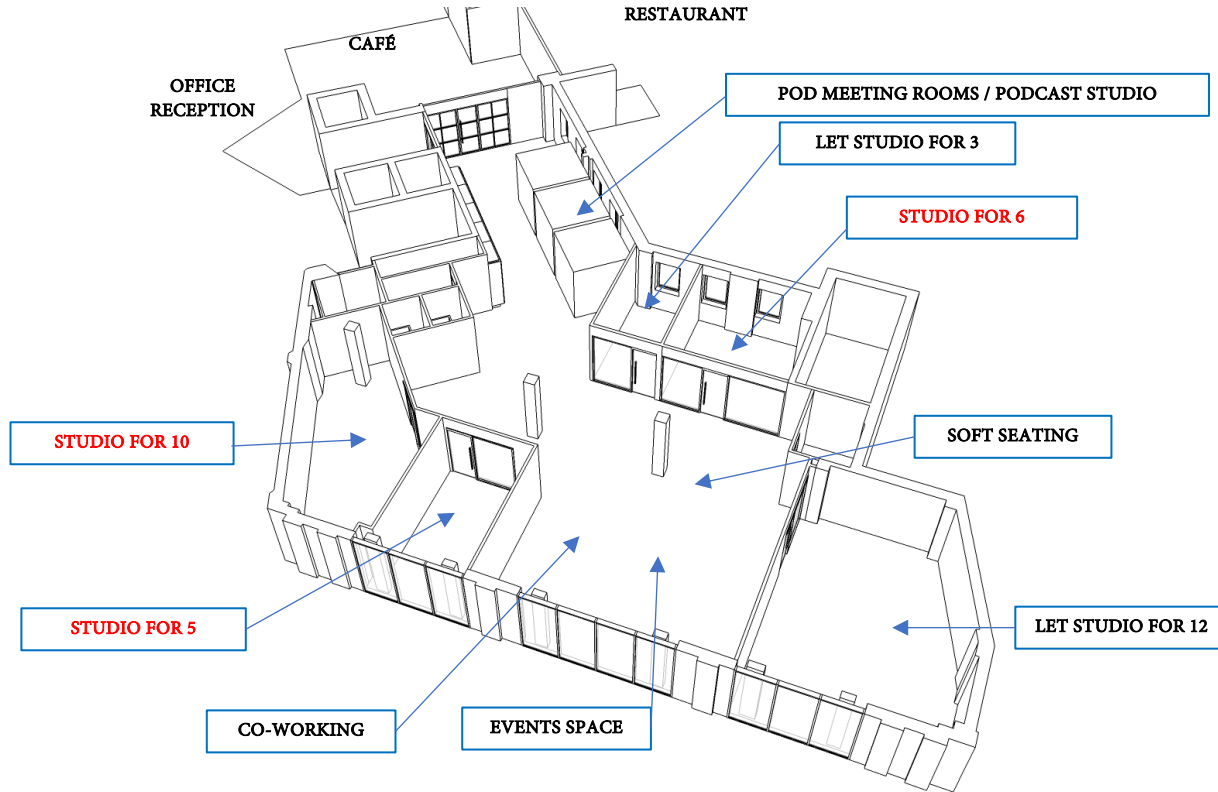

Leeds city centre

KINRISE

34 Boar Lane

34
BOAR
LANE

KINRISE

34 Boar Lane

Ground floor co-working

Kinrise space on ground floor

GROUND FLOOR AT 34 BOAR LANE

ACCESS VIA CAFÉ OR RECEPTION

35 DESKS IN PRIVATE ROOMS

16 OPEN CO-WORKING DESKS

MEETING ROOM PODS

PODCAST STUDIO

LOCKERS

BIKE PARKING AND SHOWERS

E-BIKE AND SCOOTER USE

Features & desk rates

FEATURING

- Private studio desks
- Open co-working
- Bicycle parking, showers, lockers
- Meeting pods and podcasting studio
- E-bike and scooter free to use
- Events, cultural programme and learning programme